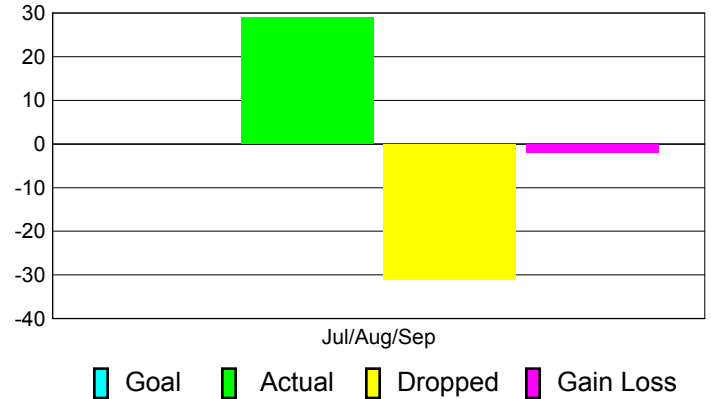

### YTD Status Quo Clubs 2012-2013

Status Quo Clubs Compared to Status Quo Members

## MEMBERSHIP

**Membership Results**  
2012-2013

**Membership**  
2011-2012

Month	Net Memb Goal	Actual New Memb	Actual Dropped Memb	Gain/Loss of Memb	Gain/Loss of Memb
Jul/Aug/Sep		29	-31	-2	-27
<b>Totals</b>		<b>29</b>	<b>-31</b>	<b>-2</b>	<b>-27</b>

### Membership Results 2012-2013

Goal, New, Dropped, Gain/Loss

### Comparison of Membership Gain/Loss

Current Year Compared to the Previous Year