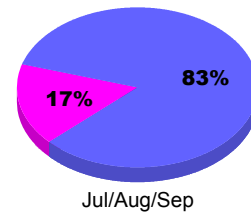

Gender Comparison 2012-2013